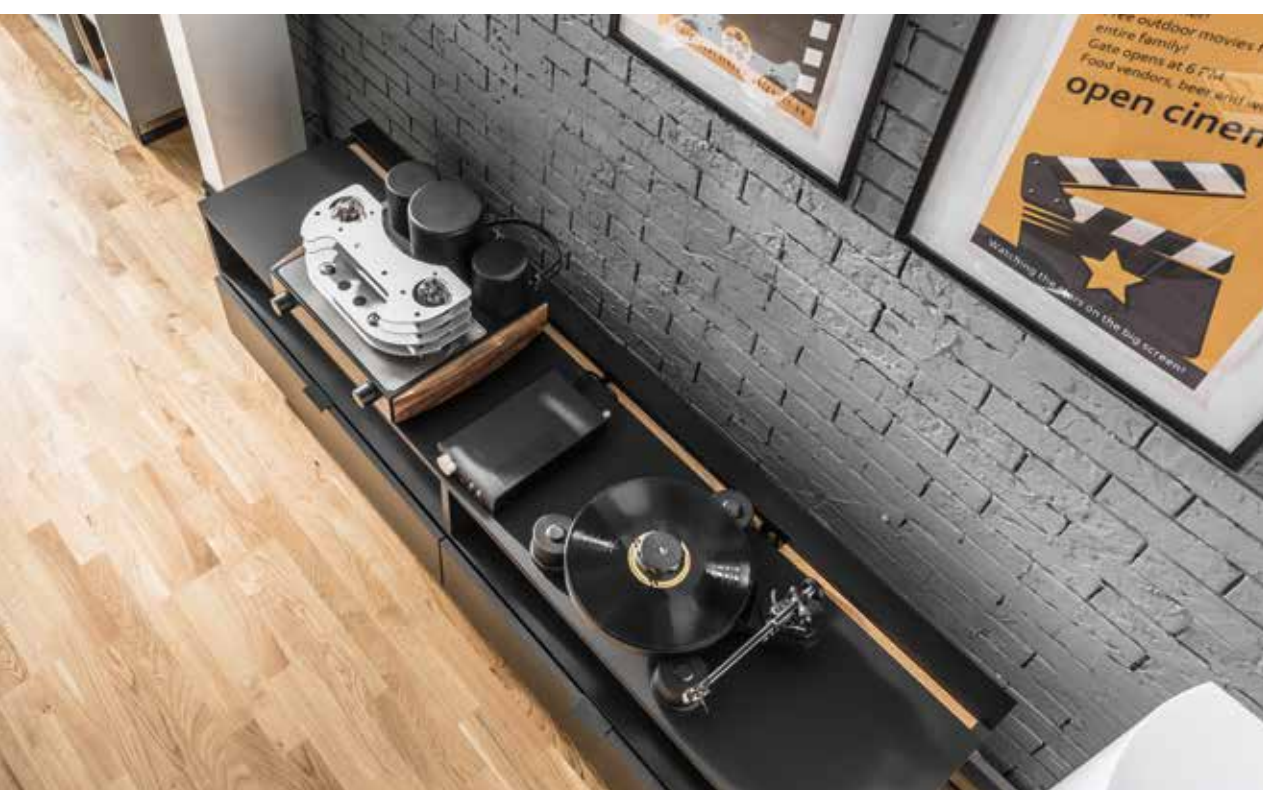

TV unit 180 with functional slat