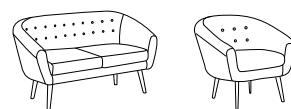

ALMA

The Alma collection combines classical elegant quilting and modern simple form and construction. Something beautiful and comfortable for any interior. The collection contains: a 2-seat sofa and an armchair.