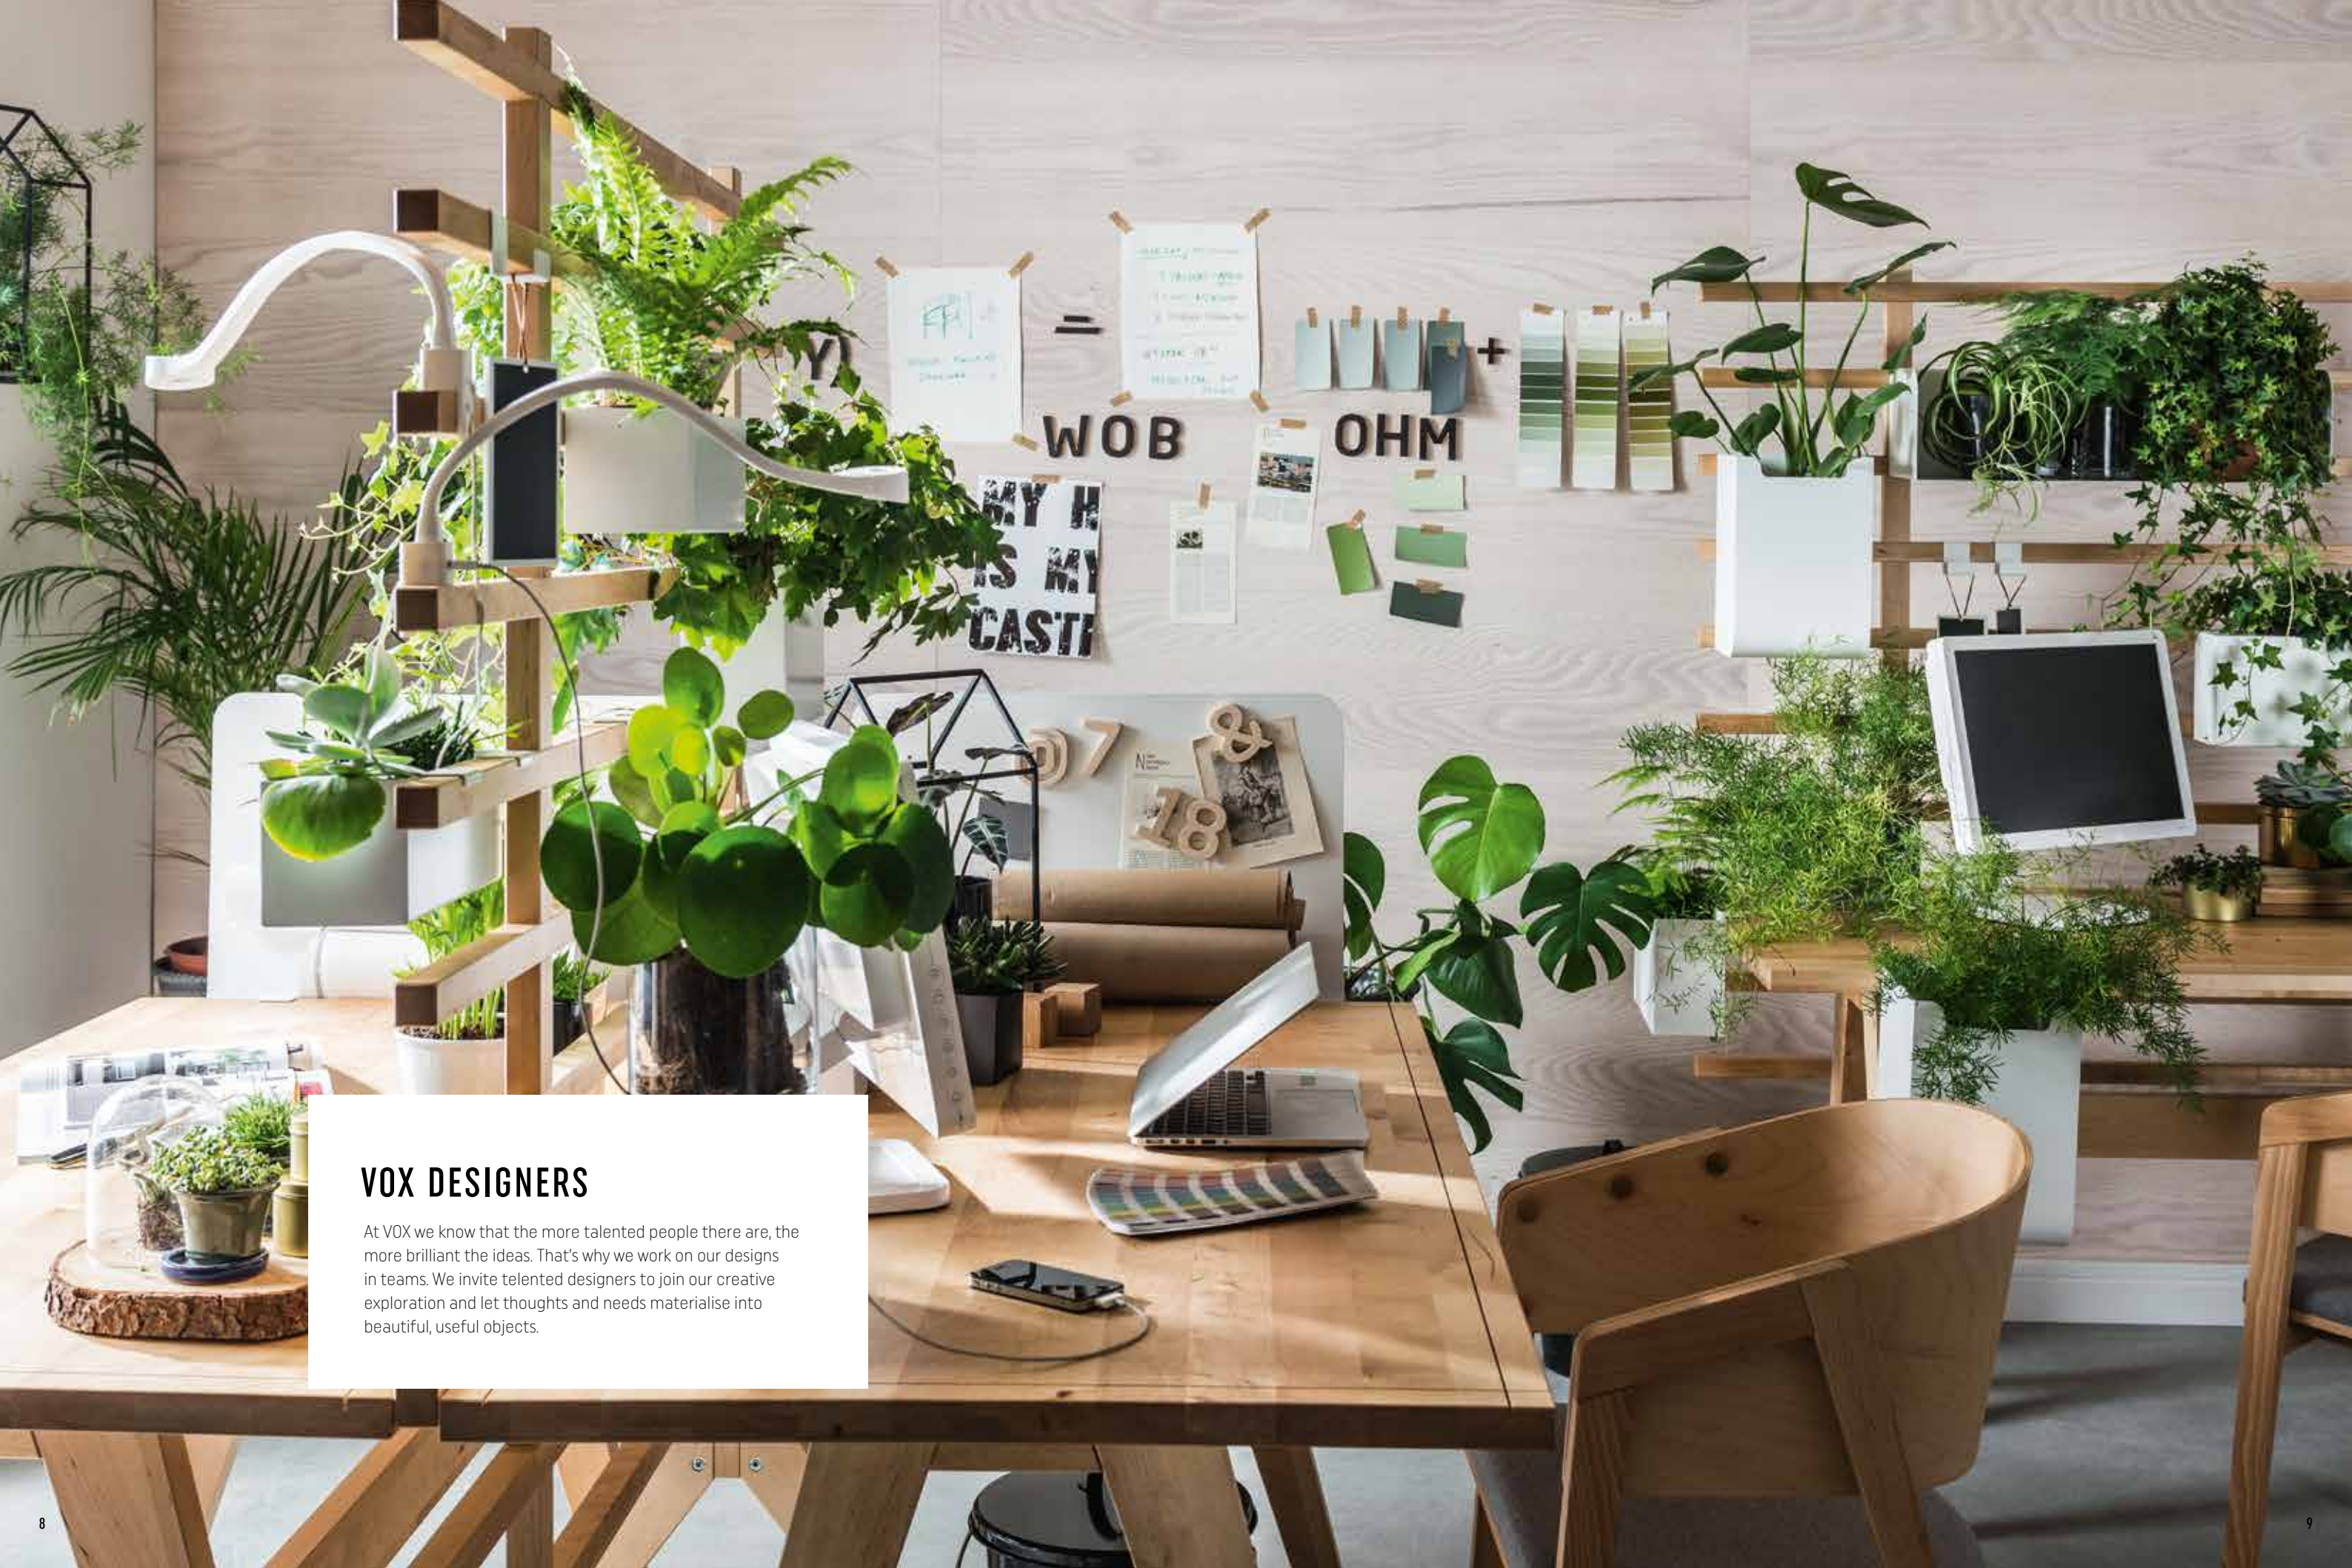

INTERIOR CREATION TOOLS

Check out our original platform for creating and arranging interiors - VOXBOX. It's a simple and intuitive on-line app for designing interiors. Try out different furniture layouts and see how they can be positioned in your room. Post your project and share it with your friends and family. We have also created intuitive configuration tools for chosen collections available at voxfurniture.com. Thanks to them you can decide on the final look of your furniture