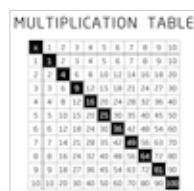

Metal overlay Big Graph
w53/h52.5 cm

Metal overlay Big Graph
w53/h52.5 cm

Metal overlay Big Graph
w53/h52.5 cm

Metal overlay Big Graph
w53/h52.5 cm

Metal front overlay Draughts
w53/h52,5 cm

Metal overlay Multiplication table
w53/h52,5 cm