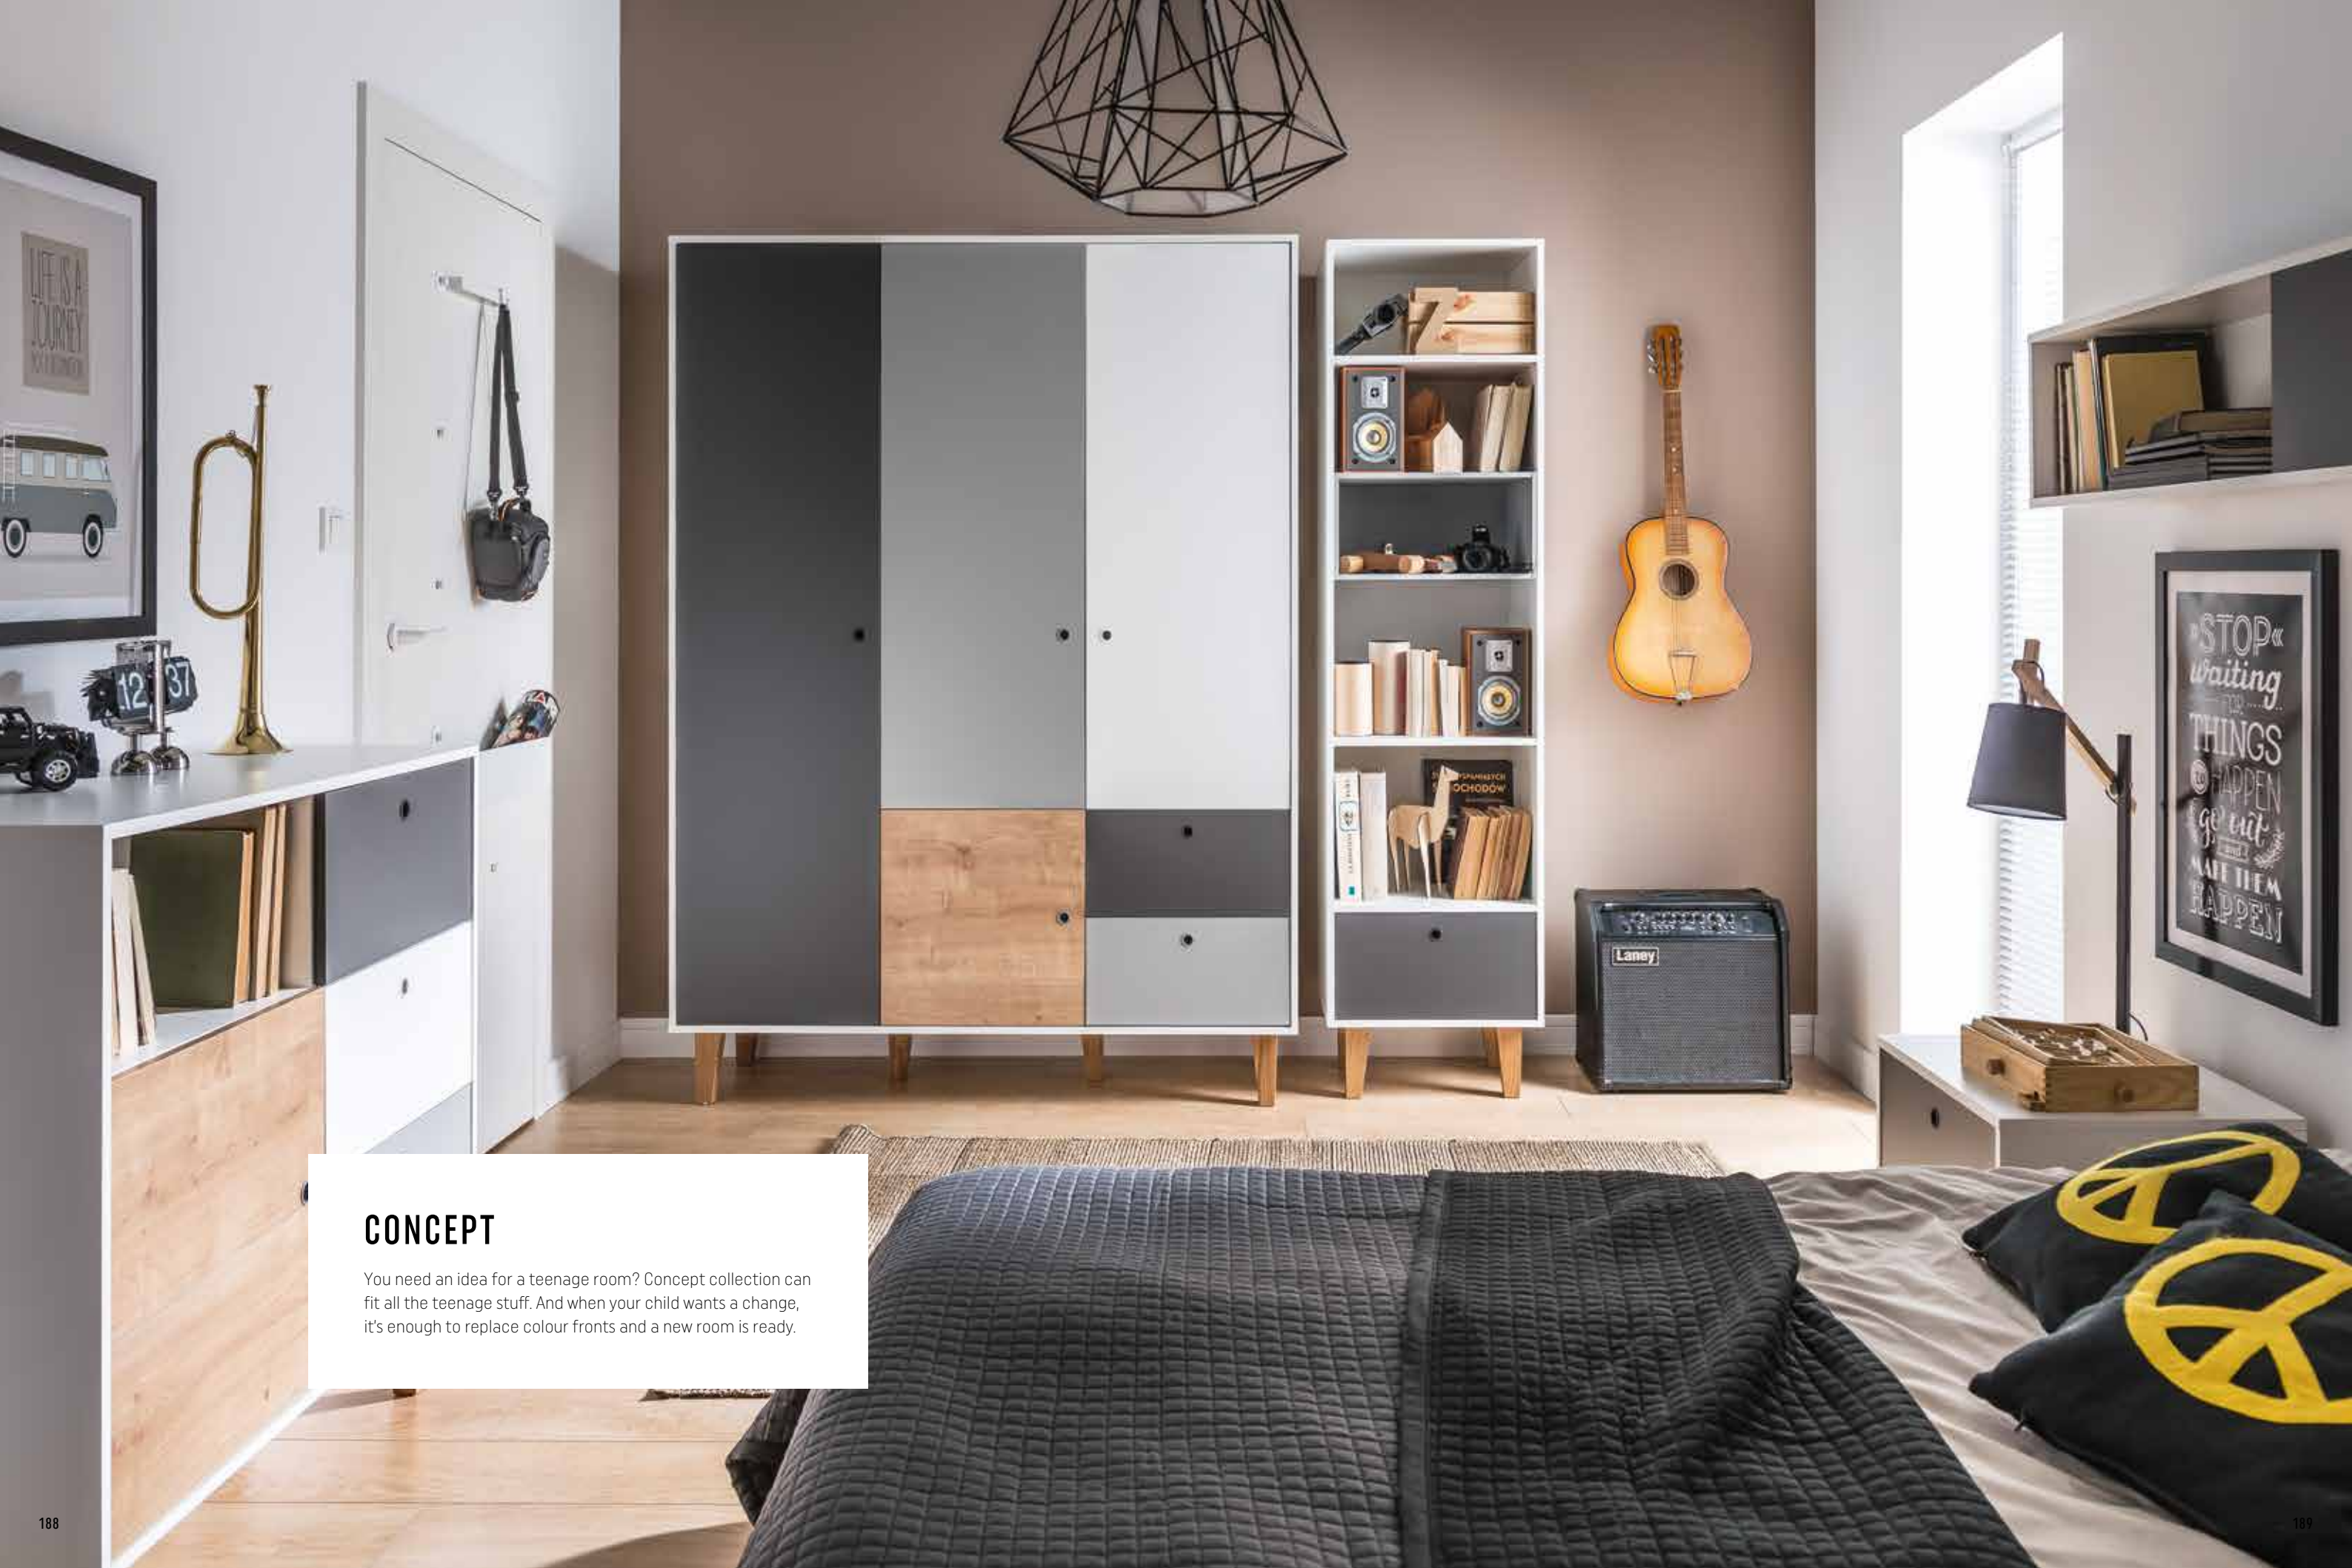

NEST

BODY, FRONT

Available colors:

graphite, white larch

Create your space as you want.
Find inspiration or ready solutions at
voxfurniture.com

 <p>2-door high chest of drawers w95/d42/h147 cm</p>	 <p>2-door chest of drawers w95/d42/h89 cm</p>	 <p>Cabinet with drawers w95/d44/h89.5 cm</p>	  <p>Drawer for cabinet w84/d39.5/h25.5 cm</p> <p>Drawer for wardrobe w84/d59.5/h25.5 cm</p>	 <p>Multibed w140.5/d205/h173.5 cm</p>		 <p>Multibed cargo wardrobe w66.5/d95/h202 cm</p>	 <p>Bookcase for multibed w28/d95/h202 cm</p>	
 <p>2-door wardrobe w95/d62/h202 cm</p>	 <p>Narrow bookcase w83/d28/h202 cm</p>	 <p>TV unit w125/d42/h52.5 cm</p>	  <p>Drawer for TV unit w57/d39.5/h25.5 cm</p> <p>Box for bookcase and TV unit sw5/d26/h19 cm</p>	 <p>Storage unit with bar for multibed w52/d92.5/w90 cm</p>	 <p>Storage unit with shelves for multibed w52/d92/h90 cm</p>	 <p>Multibed storage unit with containers w52/d92.5/h45 cm</p>	 <p>Multibed desk w52/d94.5/h89.5 cm</p>	 <p>Swivel chair Carl w55/d60/h78-90 cm</p>
 <p>Bed 90x200 w206/d95.5/w76 cm</p>	 <p>Lamp for desk 140 w72/d65.5/h50 cm</p> <p>Bed/sofa lamp w102.5/d97/h85 cm</p>	 <p>Desk 140 w140/d67/h74 cm</p>	  <p>Wall shelf w75/d18/h71 cm</p> <p>Wall shelf w70/d19.5/h22 cm</p>	 <p>Small organiser w56/d15/h35 cm</p>	 <p>Multibed organiser w102/d15/h45 cm</p>	 <p>Aperture for multibed w52/d0.5/h99 cm</p>	 <p>Modular mattress w4x90/d52/h11 cm</p>	
 <p>Couch 90x200 w206/d95/h76 cm</p>	 <p>Organizer for couch/bed w68/d15/h42 cm</p>	 <p>Bottom bed 90x200 w200/d90/h19 cm</p>	  <p>Backrest w90/d30/h20 cm</p> <p>Bed/sofa drawer w200/d89/h18.5 cm</p>	 <p>Hanger w24/d1/h62cm</p>	 <p>Mini hanging felt bag w22/d1.5/h15 cm</p>	 <p>Hanging bag w40/d1.5/h62 cm</p>	 <p>Lamp for multi bed w102.5/d96.5/h66 cm</p>	
 <p>Markerboard w56/d3/h29 cm</p>	 <p>Hanger set of 3 pcs. w3/d5/h7 cm</p>	 <p>Multibed box w28.5/d41.5/h19 cm</p>	 <p>Multibed drawer w44.5/d41.5/w28.5 cm</p>					