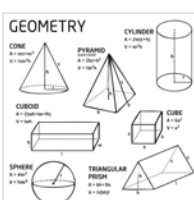

Metal overlay Geometry
w53/h52.5 cm