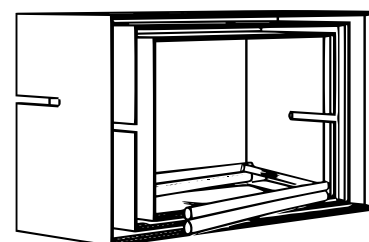

RIBBON

BODY/FRONT
Available color palette:

oak/grey/graphite

STEP 1:

Unpack the set of elements and find out how easy and pleasant assembling furniture can be.