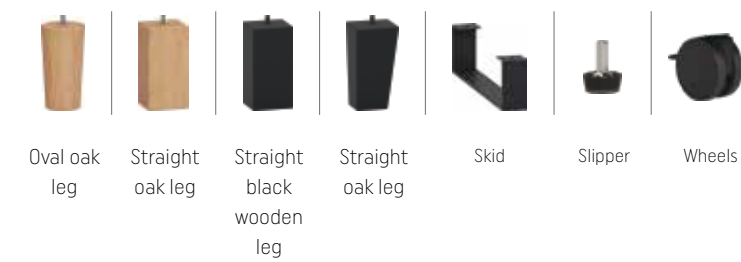

Designing interiors with Simple is easy and the only thing you will not manage to do is make a mistake. The setup is four easy steps and then you can take your time admiring the effect.

STEP 3:

Put it on its legs
Choose from 7 types of legs: 4 wood (beech painted black or oak), metal skid or slipper. For desk 140 you can also choose decorative and functional wheels.